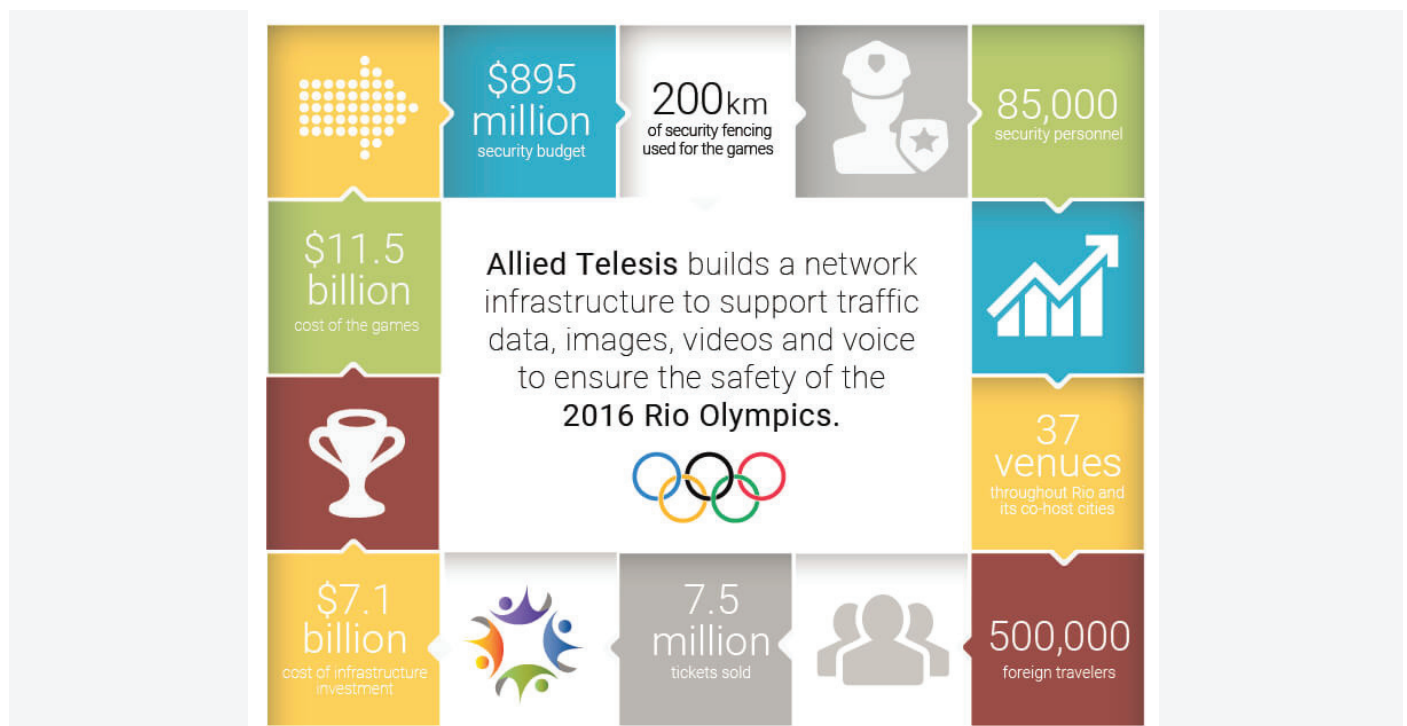

Customer: Rio de Janeiro

Industry: Sports/Entertainment

Location: Rio de Janeiro, Brazil

Challenge

When Rio de Janeiro was named as host of the 2016 Olympics, problems with crime in the city received more public attention. The city's mayor acknowledged these issues, but guaranteed the safety of the event. The International Olympic Council (IOC) stood behind Rio's capability, and a carefully planned security project began.

The network solution also had to meet the IOC's strict requirements. The design had to take several parameters into consideration—it had to manage numerous devices effortlessly, provide total redundancy for non-stop performance, and be cost-effective.

Solution

The network infrastructure had to support data, images, videos and voice. Allied Telesis Ethernet Protection Switched Ring (EPSRing™) met all these requirements. The distributed network core solution required high performance and high availability, without unnecessary layers of complexity. The recovery time when links or nodes go down had to be extremely fast, and with EPSRing it is as low as 50ms, making this solution ideal for the Rio network's converged voice, video and data services.

Core switches managed the ring topology at each venue, while edge switches were responsible for connecting and powering security cameras and other devices with Power over Ethernet Plus (PoE+).